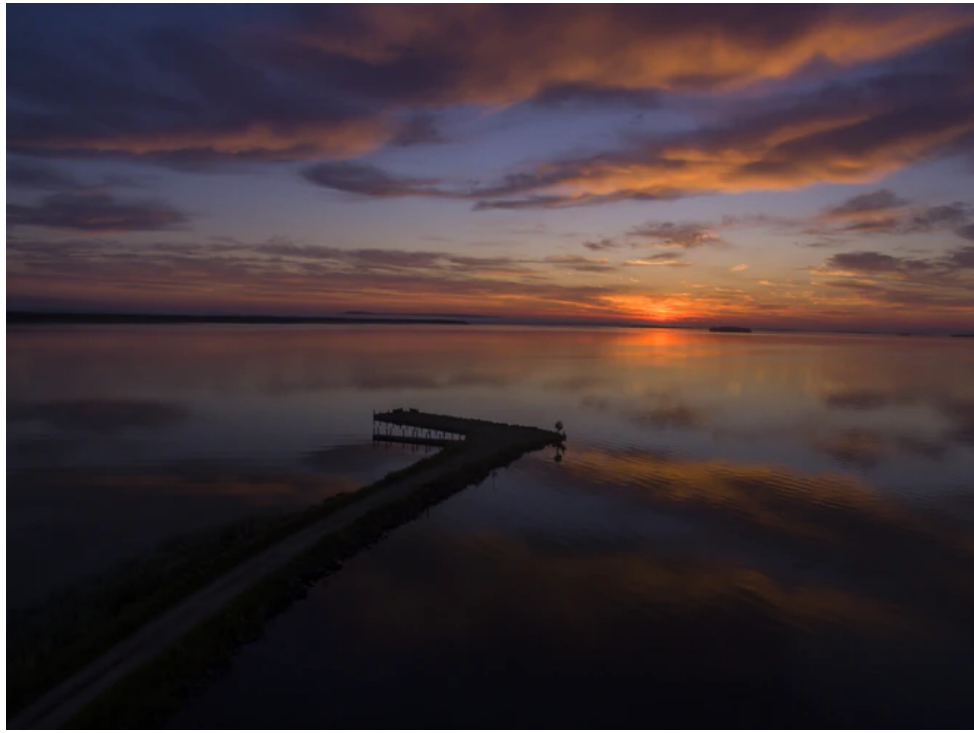

BEST PHOTO LOCATIONS in Michigan

Detroit, MI

Freda, MI

Goetzville, MI

Fenton, MI

Harbor Springs, MI

Torch Lake, MI

Sleeping Bear Dunes, MI